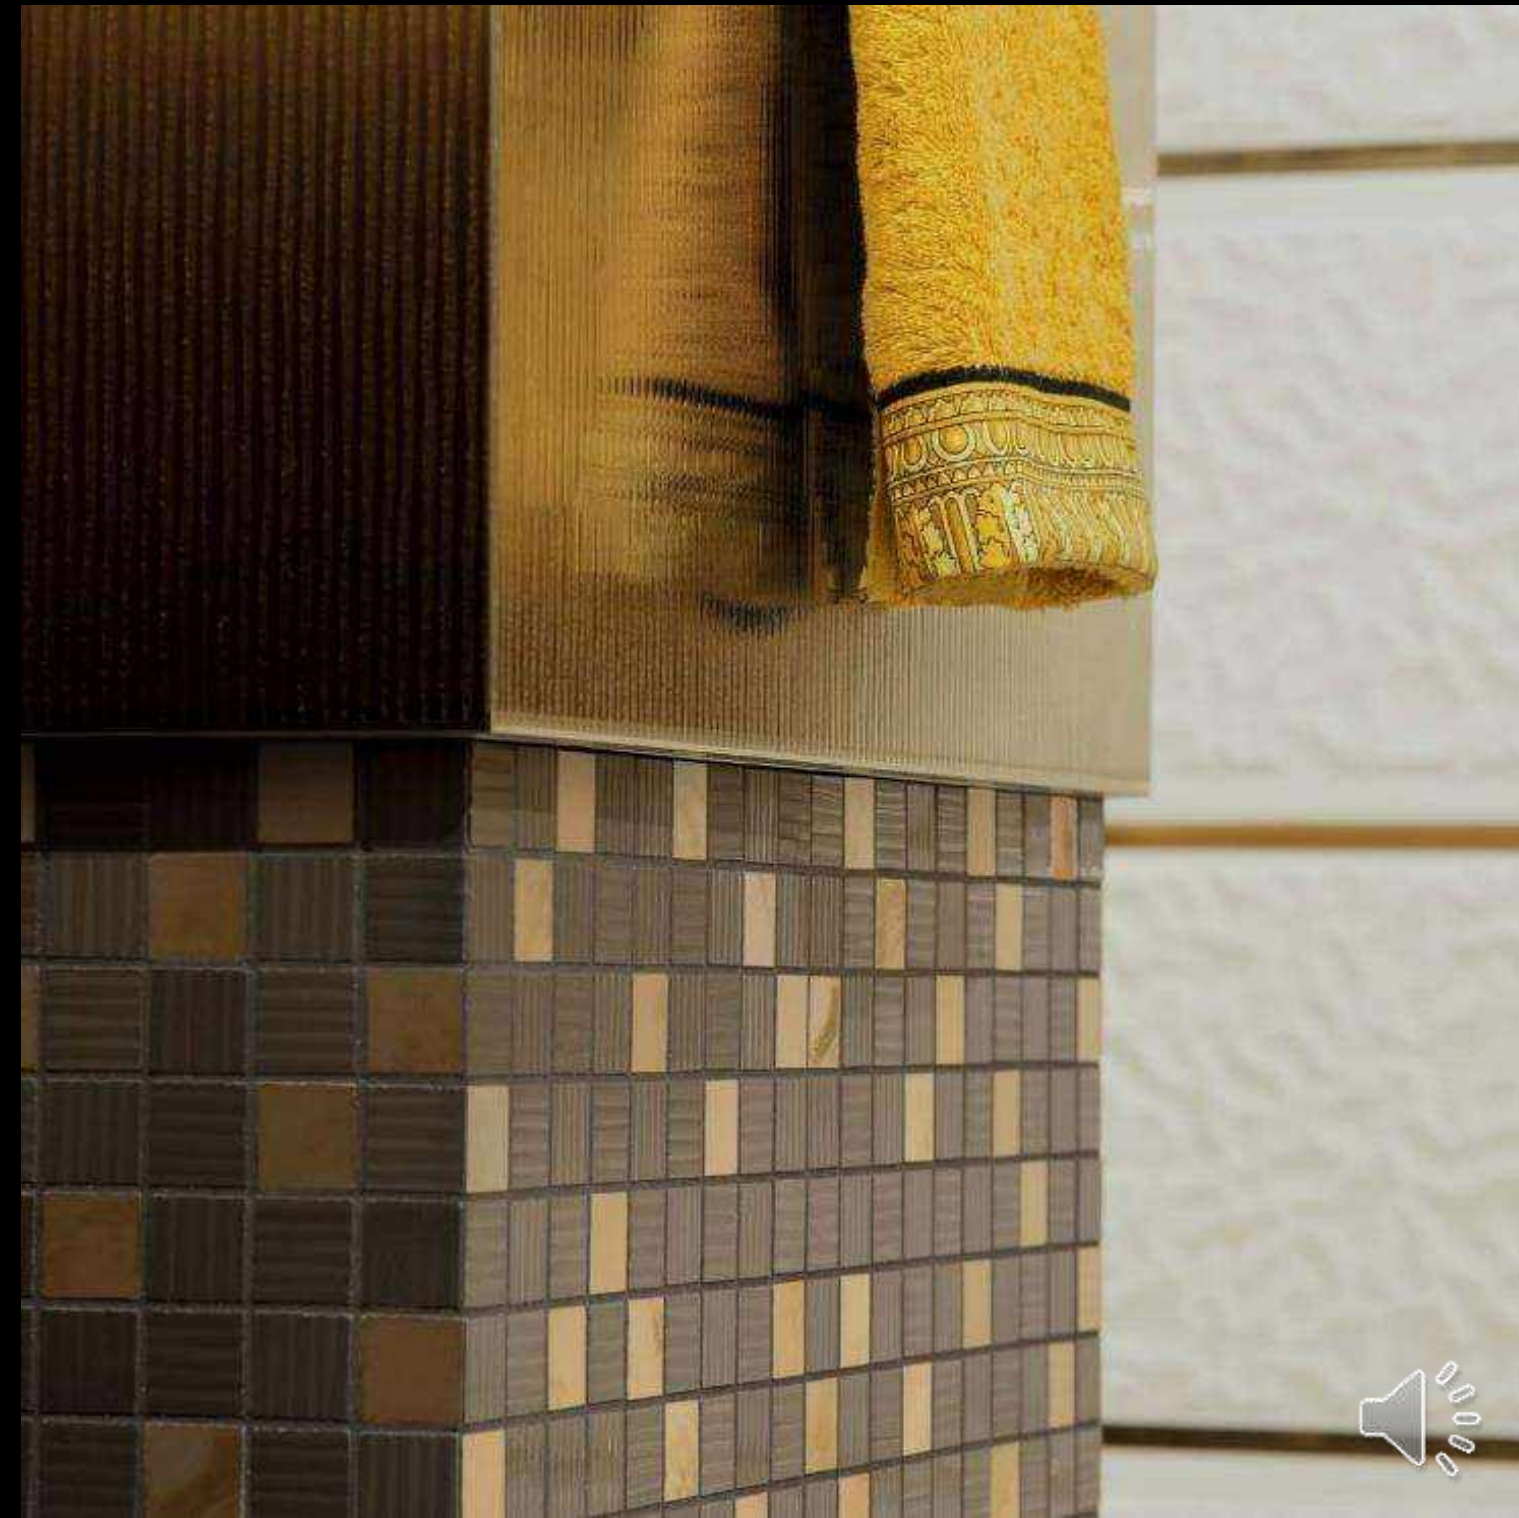

LUXURY COMPOSITION

GOLD

ORO RIGA 25x75
MOSAICO RIGA
BAROCCO MOKA/ORO
25x25