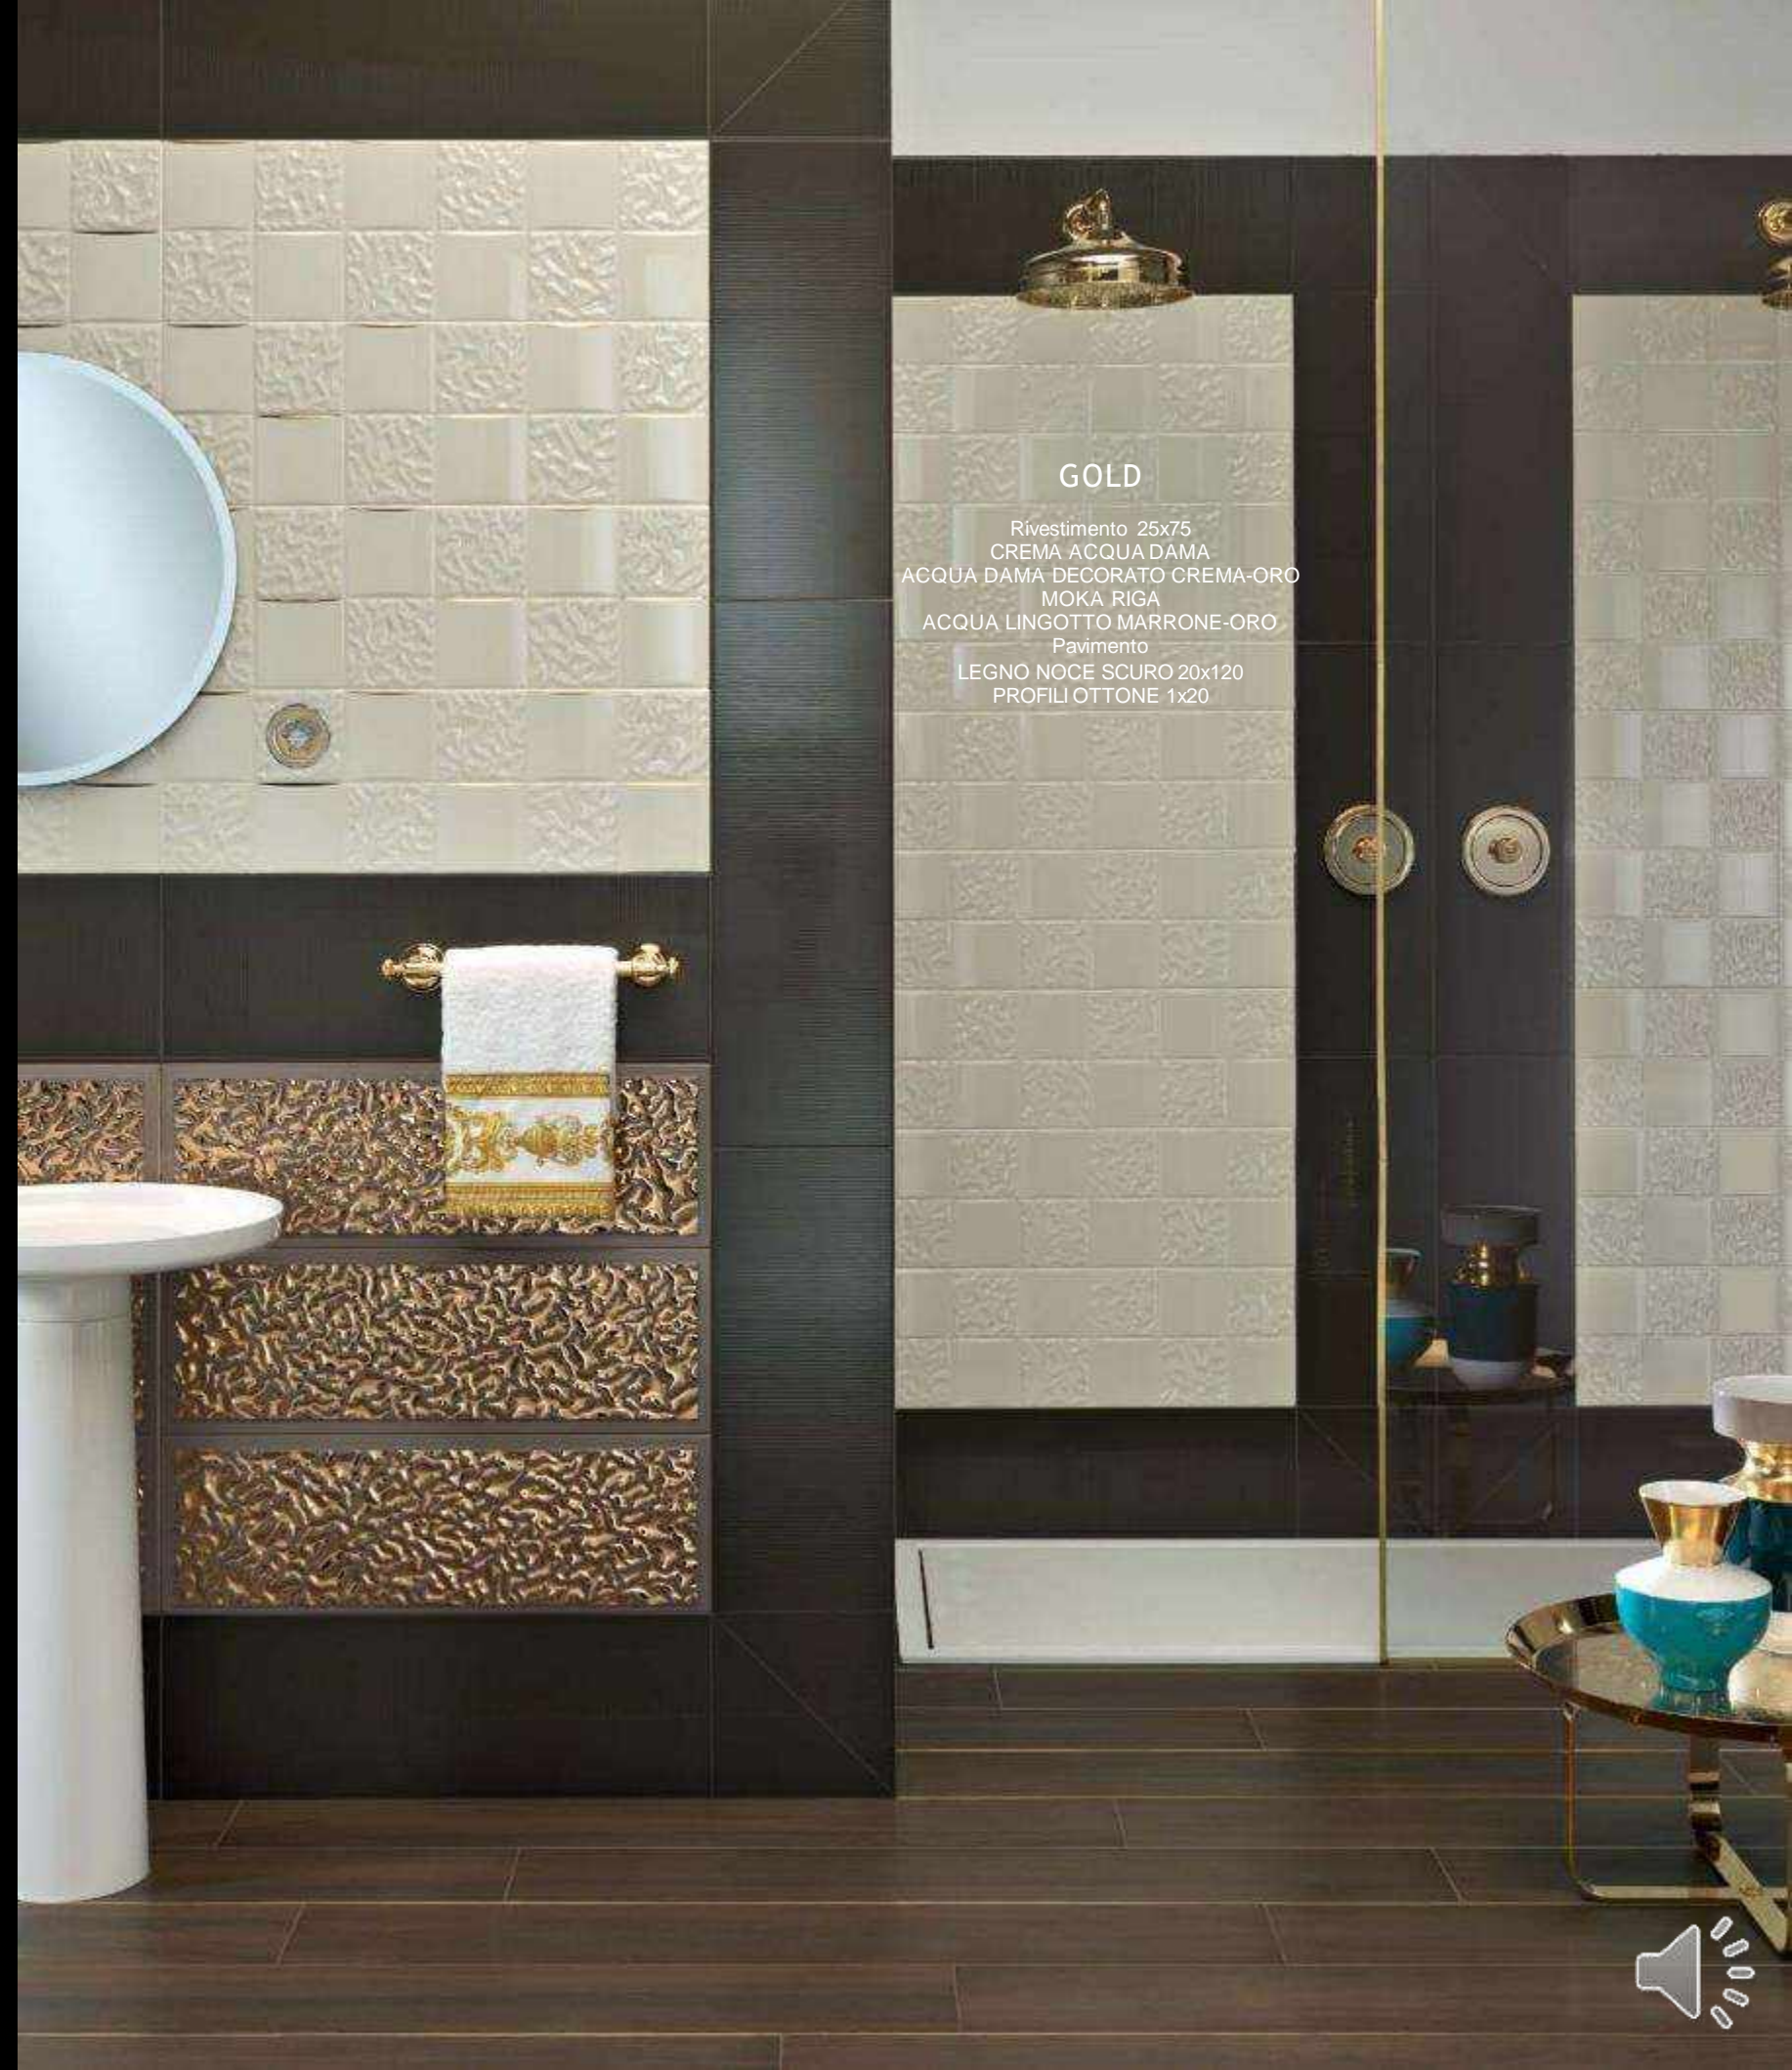

BTT CAPITAL GROUP

COLOUR AND PURITY FOR FURNISHING WITH STYLE

Versace Gold interprets modern beauty with a vast collection of coverings distinguished by their unique shapes and colours: six colour variants in the 25x75 format with a pure, glossy surface, paired with wood-look flooring in the 20x120 format, for furnishing every room in the house with originality and refinement.

VERSACE

GOLD

Rivestimento 25x75
CREMA ACQUA DAMA
ACQUA DAMA DECORATO CREMA-ORO
MOKA RIGA
ACQUA LINGOTTO MARRONE-ORO
Pavimento
LEGNO NOCE SCURO 20x120
PROFILI OTTONE 1x20