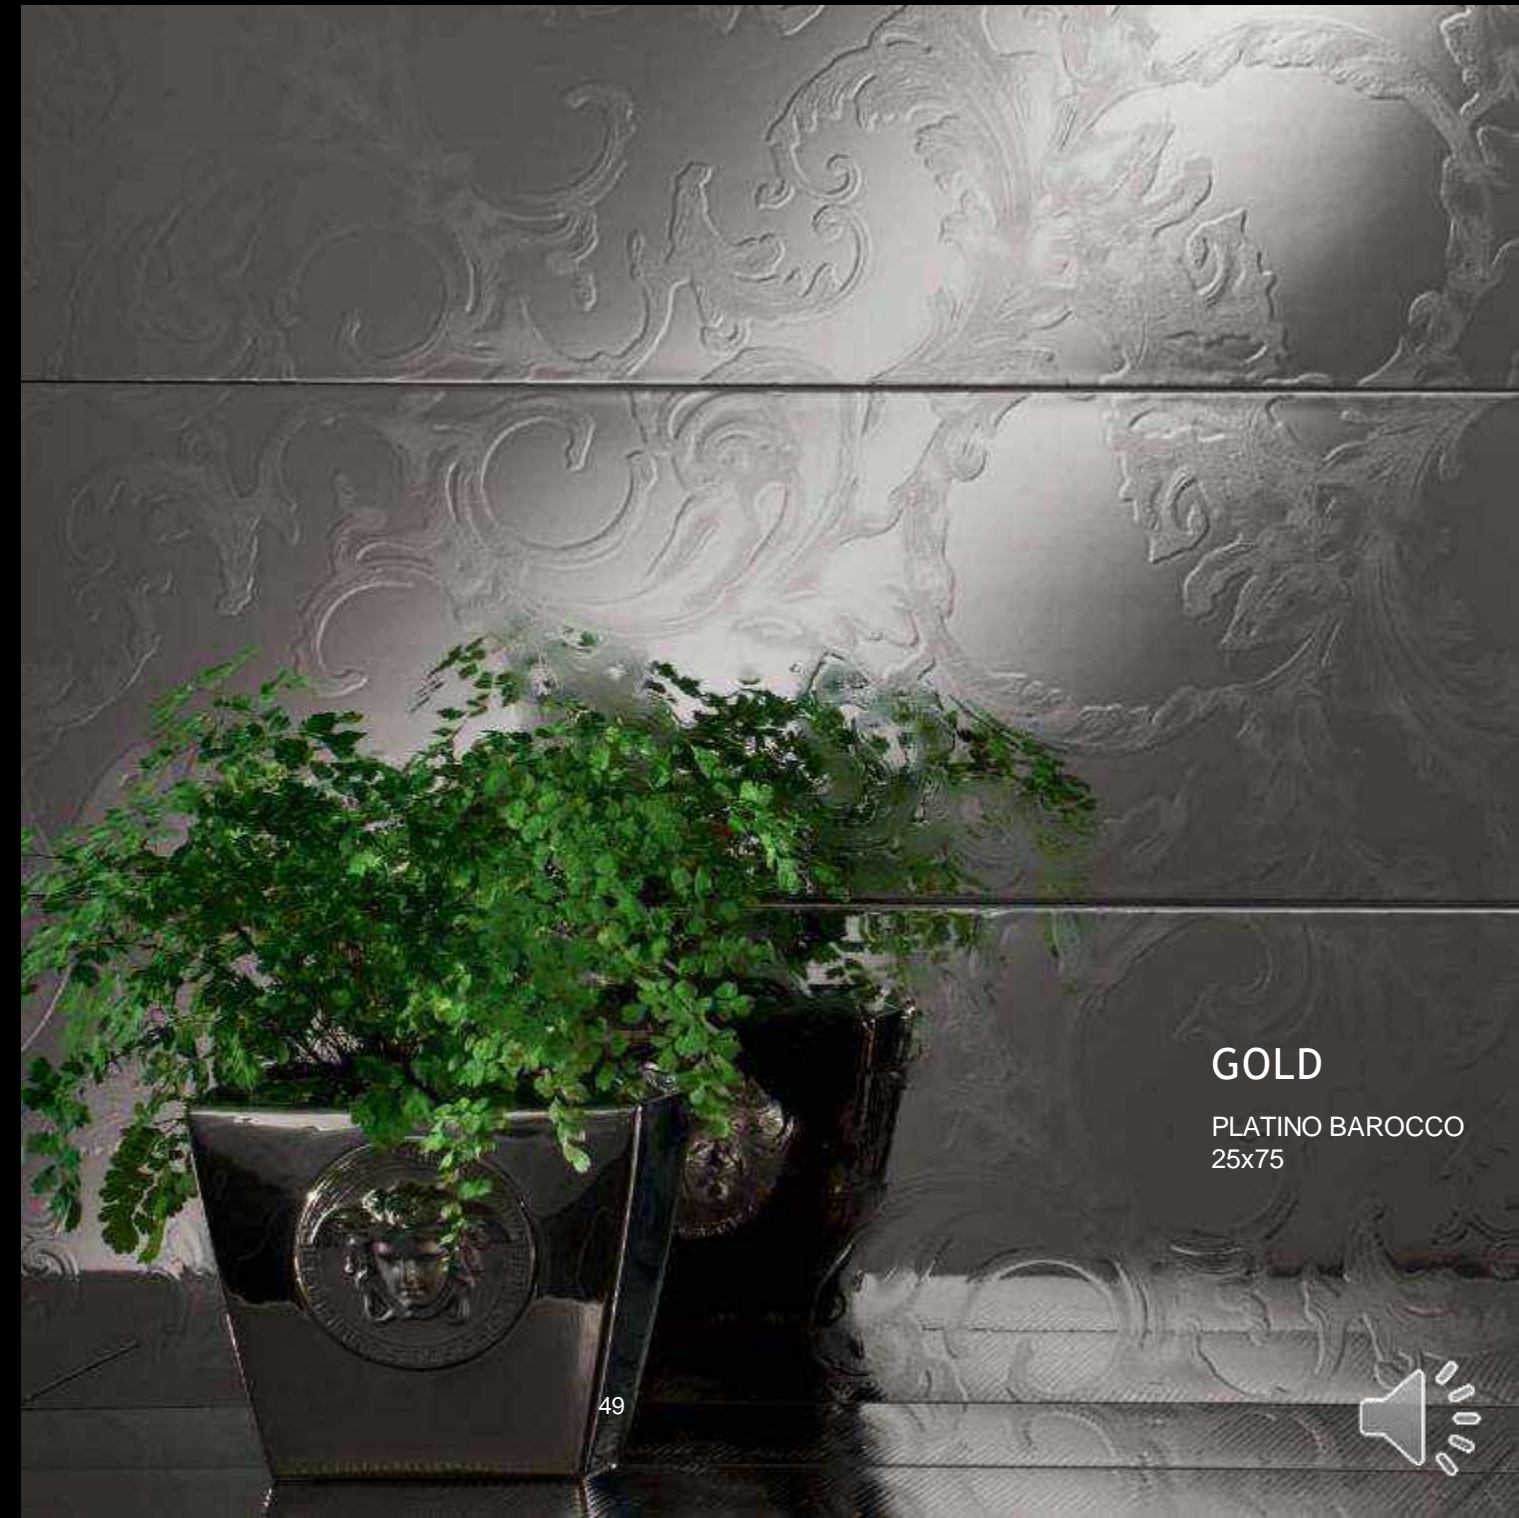

GOLD

Rivestimento 25x75
T.U. BIANCO
BIANCO BAROCCO
PLATINO BAROCCO
PLATINO RIGA
PROFILO ARGENTO 1x75
Pavimento
LEGNO ANTRACITE 20x120

MARBLE

240910 COLONNA BIANCA 19,5x58,5

VERSACE

GOLD

BIANCO BAROCCO / PLATINO RIGA / PLATINO BAROCCO 25x75
PROFILO ARGENTO 0,5x75

BTT CAPITAL GROUP

VERSACE

GOLD

PLATINO BAROCCO
25x75

BTT CAPITAL GROUP

**HIGH QUALITY MATERIALS AND LINEAR,
THREE-DIMENSIONAL COMPOSITIONS**

Gold is characterized by its precise and straightforward, but also three-dimensional wall tiles. The shapes inspired by the water create damask or baroque effects, and current-looking, gold-plated frames accentuate the 3D surfaces thanks to fine materials and the masterful craftsmanship from Gardenia Orchidea.