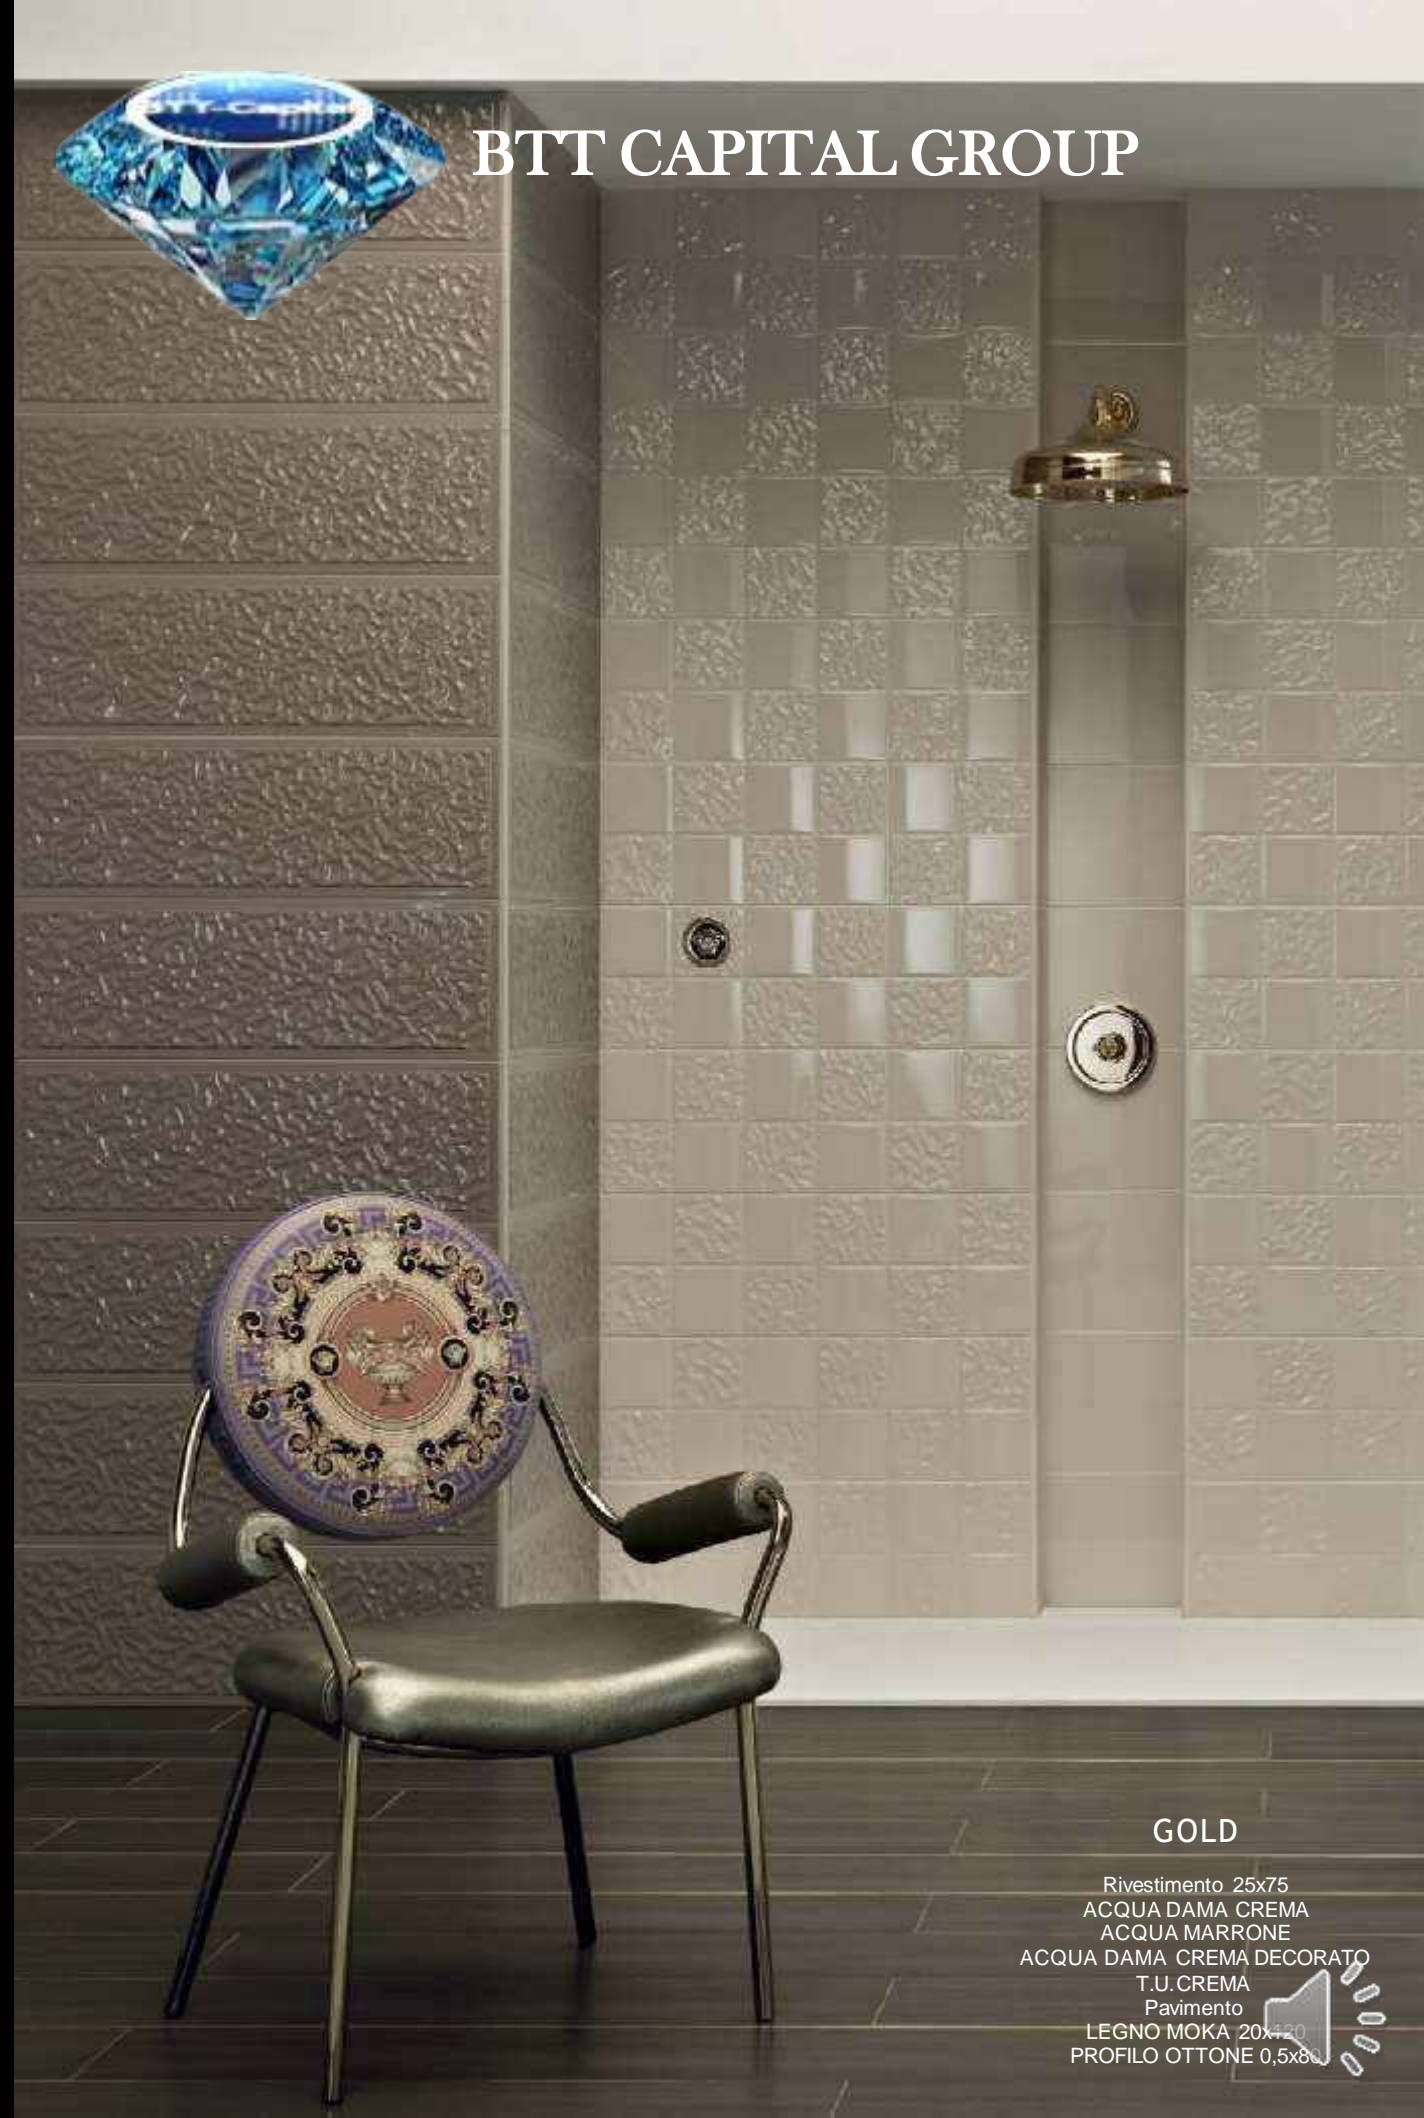

GOLD

Rivestimento 25x75
ACQUA DAMA CREMA
ACQUA MARRONE
ACQUA DAMA CREMA DECORATO
T.U. CREMA
Pavimento
LEGNO MOKA 20x120
PROFILO OTTONE 0,5x8